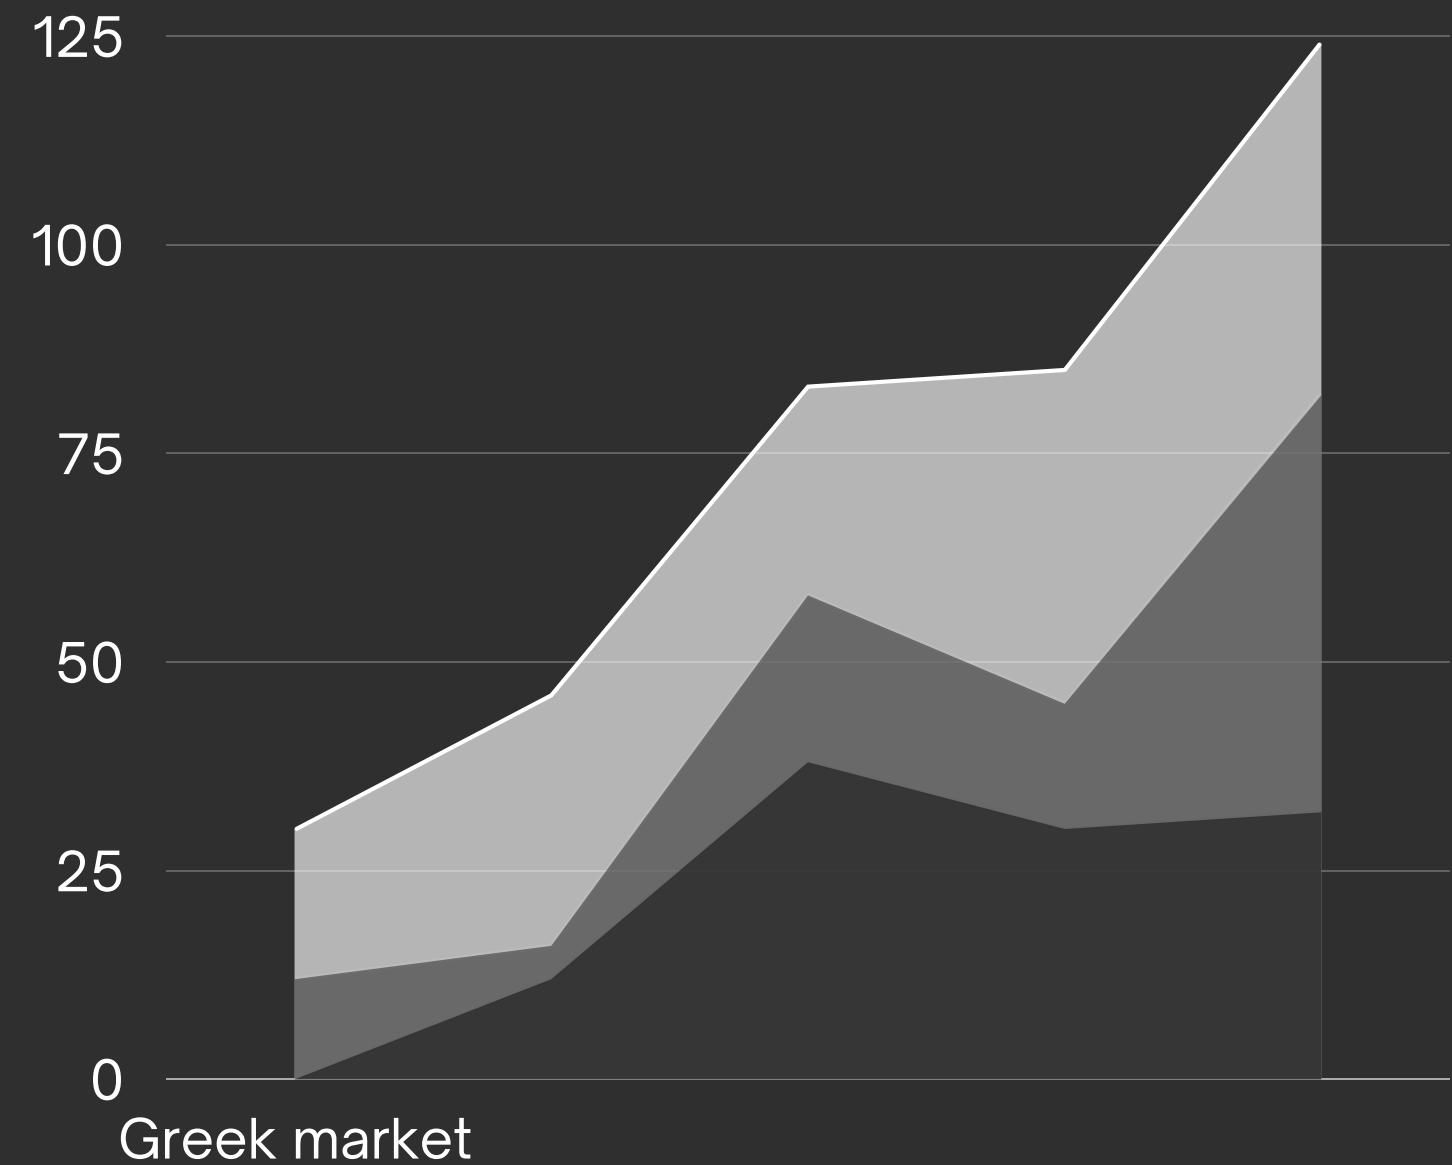

Διαρκής ανάπτυξη

Σημειώνοντας διαρκή ανάπτυξη, η Top Development κατέχει σημαντική θέση στον ελληνικό επιχειρηματικό στίβο.